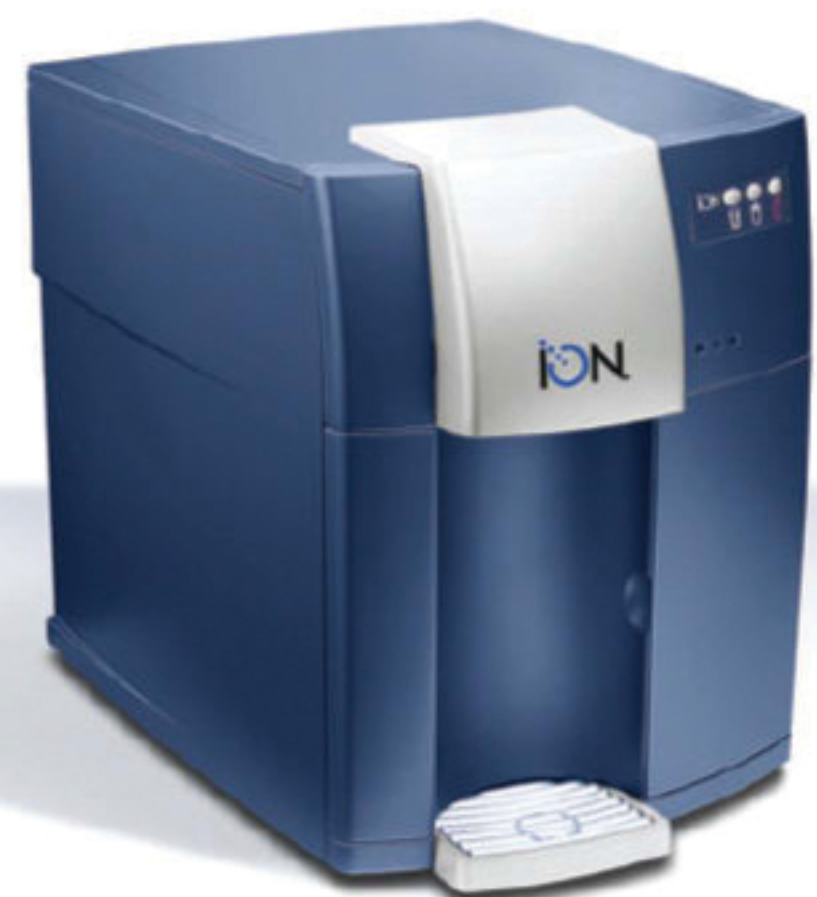

BELLAQUA

The Cooler Choice

Countertop Point of Use Options

“NEVER LUG ANOTHER JUG”

Standard

- Available Hot and Cold or Cold Only
- Uses standard 110V outlet
- .5 GPH cold capacity
- Hot dispenses 197°
- Product dimensions: 14.5"(W) X 13.0"(D) X 16.5"(H)

Modern

- Available Hot and Cold with push tabs
- Uses standard 110V outlet
- 1 GPH cold capacity
- Hot dispenses 190°
- Product Dimensions: 10.2" x 18.1" x 20.5"

Deluxe

- Available Hot/Cold/RM Temp & Sparkling
- 8 gph capacity
- Hot dispenses 197°
- Product Dimensions 13" x 17" x 16.1"

Premier Touch Panel

- Available Hot/Cold/RM Temp and Sparkling
- 8 gph capacity
- Hot dispenses 197°
- Product Dimensions 13.6" x 20.6" x 16.2"
- Available with stand for additional fee.

High Capacity

- Direct chill Cold Sparkling,
- Cold & hot water
- BioGuard™ protection
- Leak Lock™ detection/protection
- Large Cup clearance 9 1/2 inches